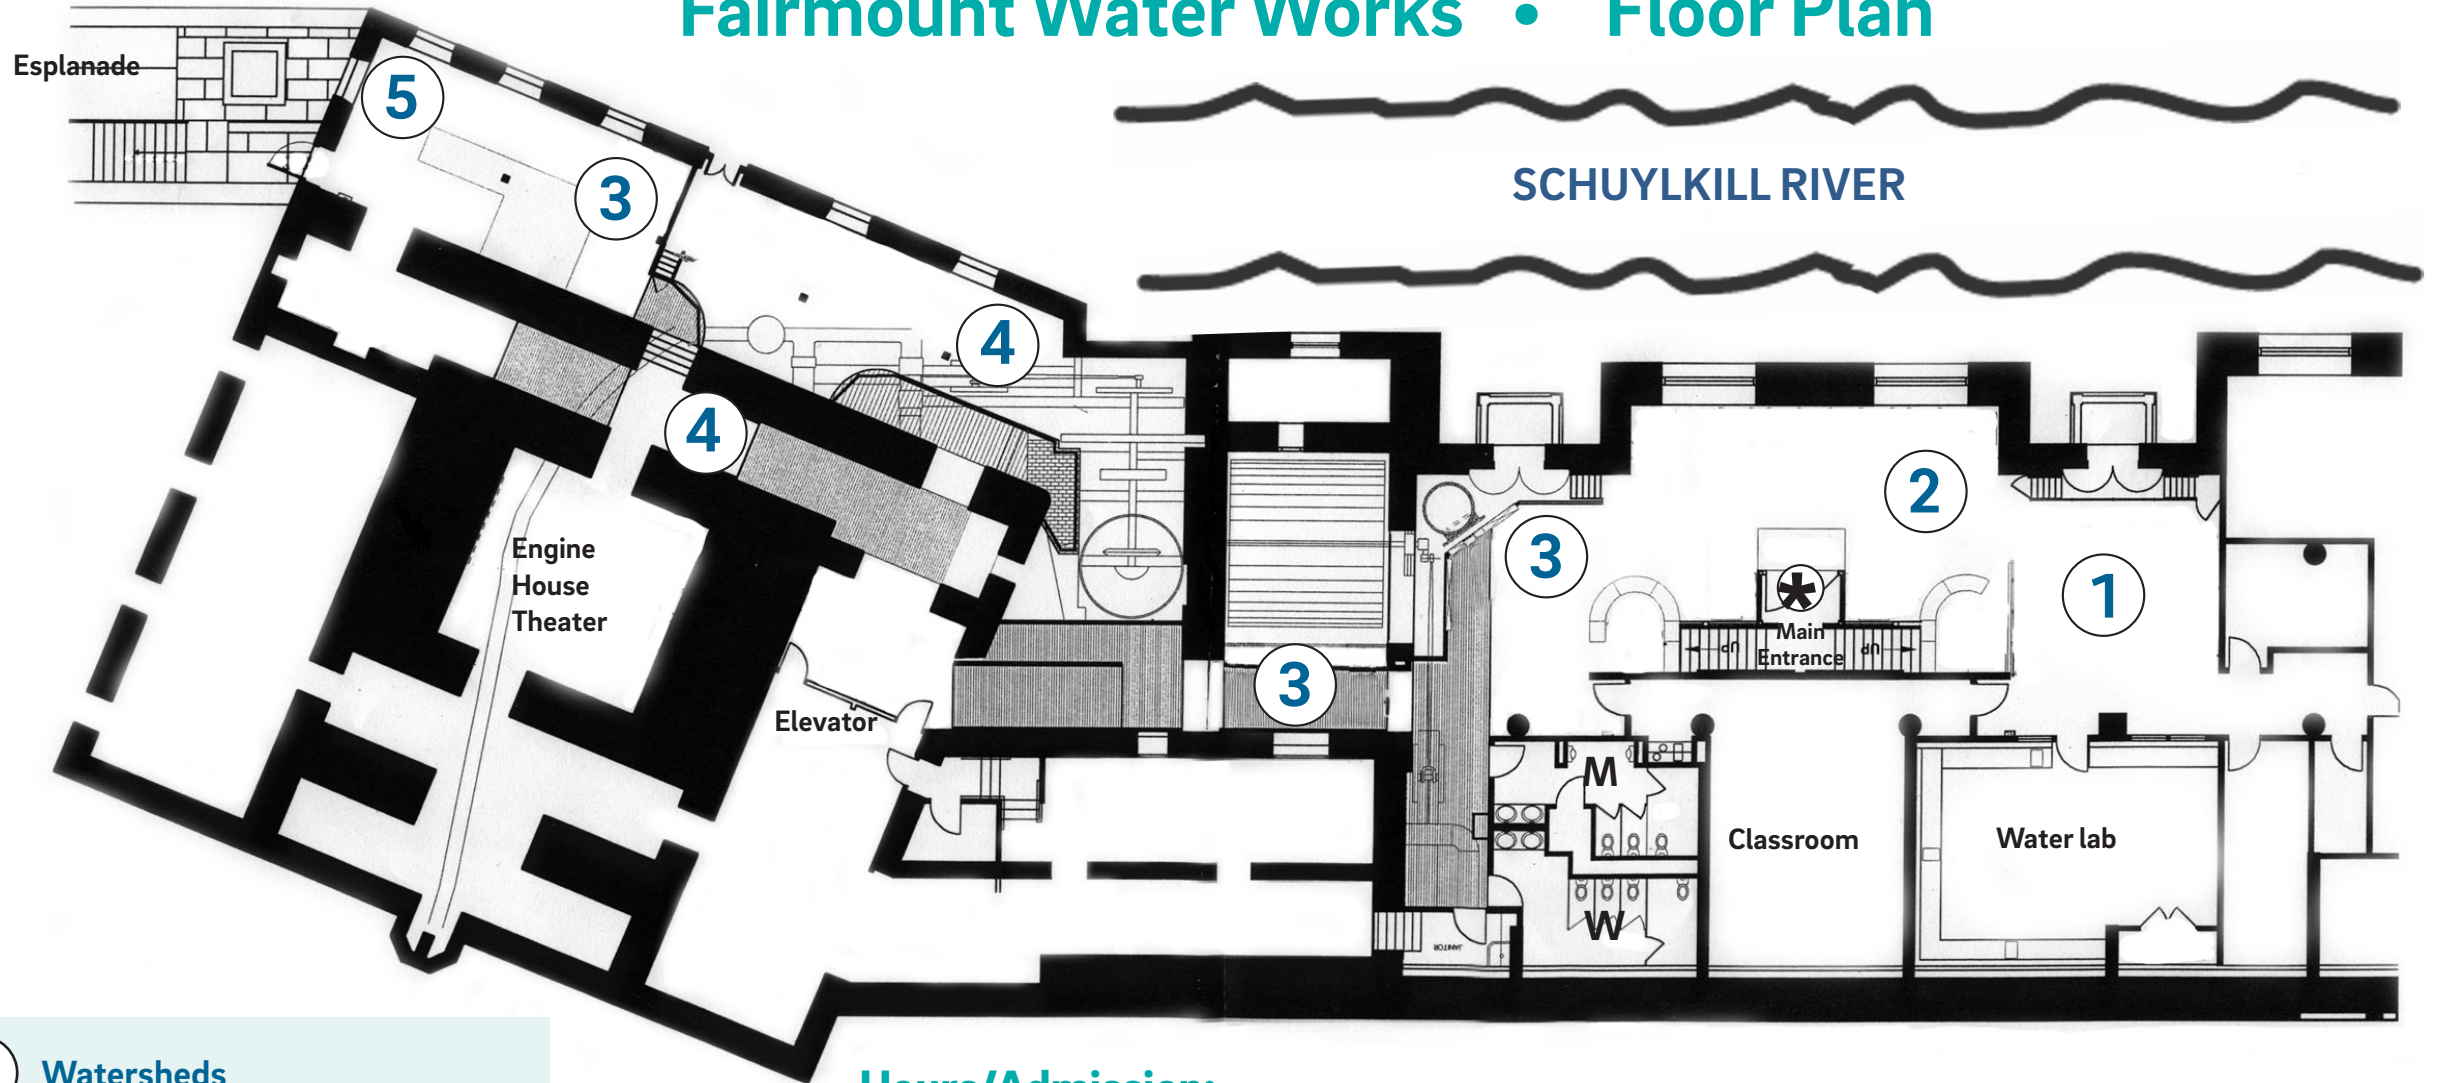

Fairmount Water Works • Floor Plan

- 1 Watersheds
- 2 Water Cycle and Environment
- 3 About Philadelphia Water
- 4 History and Technology
- 5 Special Exhibition Space

Hours/Admission:

Tuesday - Saturday: 10:00 AM to 5:00 PM